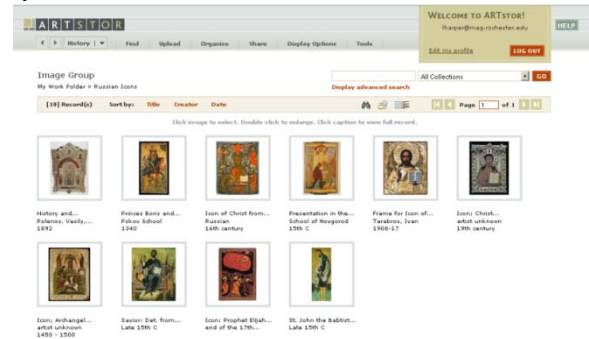

SPECIAL OFFER TO K-12 TEACHERS

Access TO [ARTstor](https://www.artstor.org)
 through the Memorial Art Gallery's
 Charlotte Whitney Allen Library & Teacher Resource Center

WHAT:

ARTstor is a digital library of more than one million images in the areas of art, architecture, the humanities, and social sciences with a set of tools to view, present, and manage images for use in the classroom.

Teachers can create folders of images for their classes and access them online in real time or offline for classrooms without Internet access.

Find large, high-resolution images in ARTstor that let you zoom in for amazing detail.