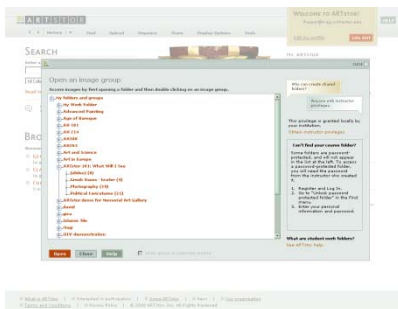

SPECIAL OFFER TO K-12 TEACHERS

Access TO [ARTstor](https://www.artstor.org)
 through the Memorial Art Gallery's
 Charlotte Whitney Allen Library & Teacher Resource Center

WHAT:

ARTstor is a digital library of more than one million images in the areas of art, architecture, the humanities, and social sciences with a set of tools to view, present, and manage images for use in the classroom.

Teachers can create folders of images for their classes and access them online in real time or offline for classrooms without Internet access.

Find large, high-resolution images in ARTstor that let you zoom in for amazing detail.